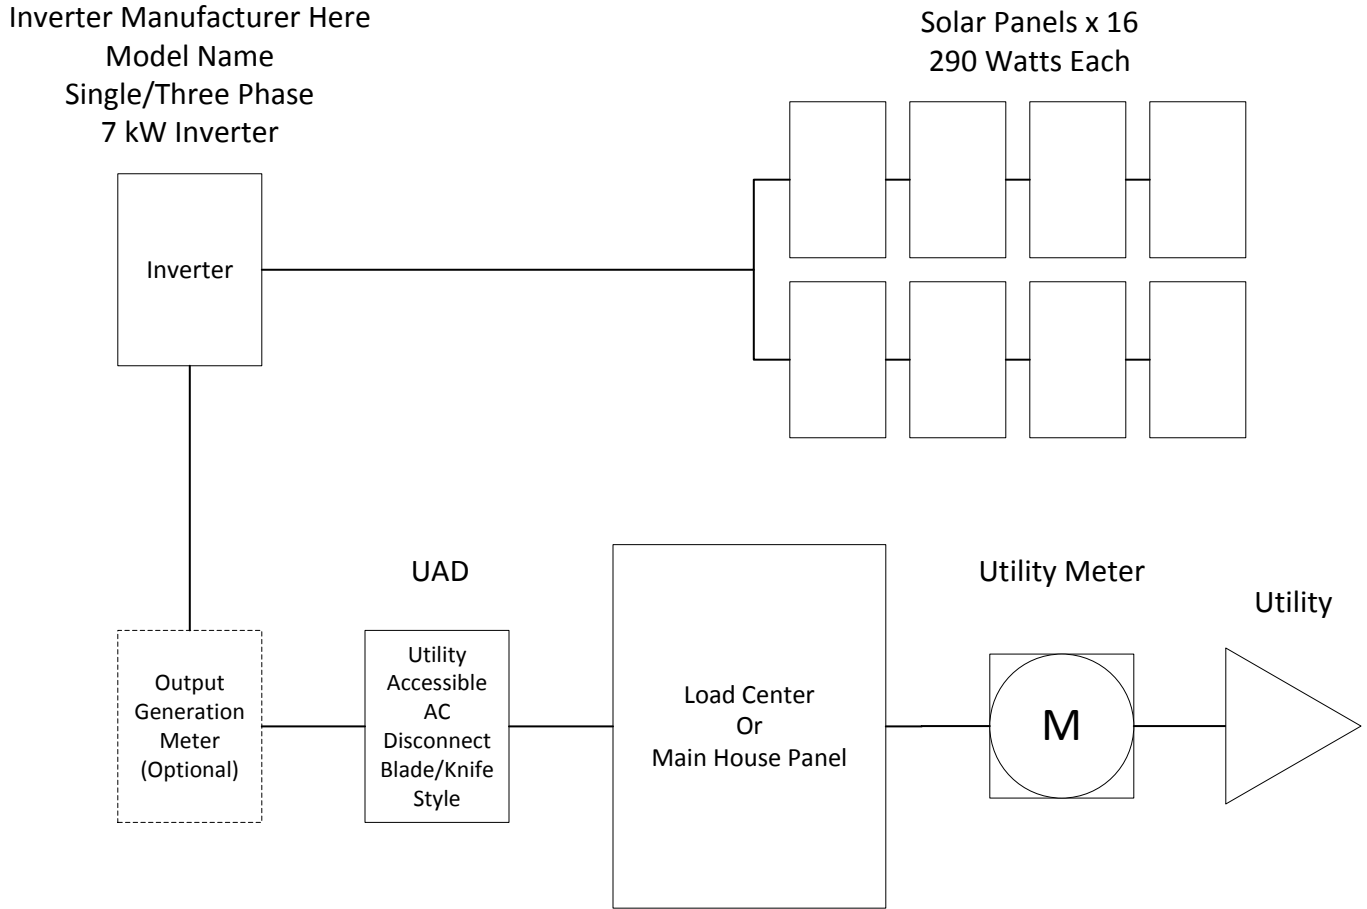

GENERIC SOLAR SINGLE LINE DIAGRAM

<p>Generic Solar Company Logo Here</p>	<p>Customer: Robert Smith 123 Happy Lane Pittsburgh PA 15111</p>	<p>Date: 1/1/2016</p>	<p>Drawn By: William Drafter</p>	<p>Description: Single Line Diagram 4.64 kW DC Array (model) Inverter 7 kW AC</p>	<p>1</p>
--	---	----------------------------------	---	--	-----------------